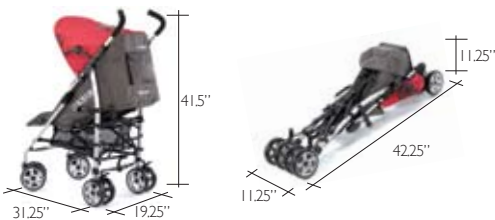

specifications -

Visit us at keekaroretailers.com or call 888.533.5276

keekaroo

style • function + affordability